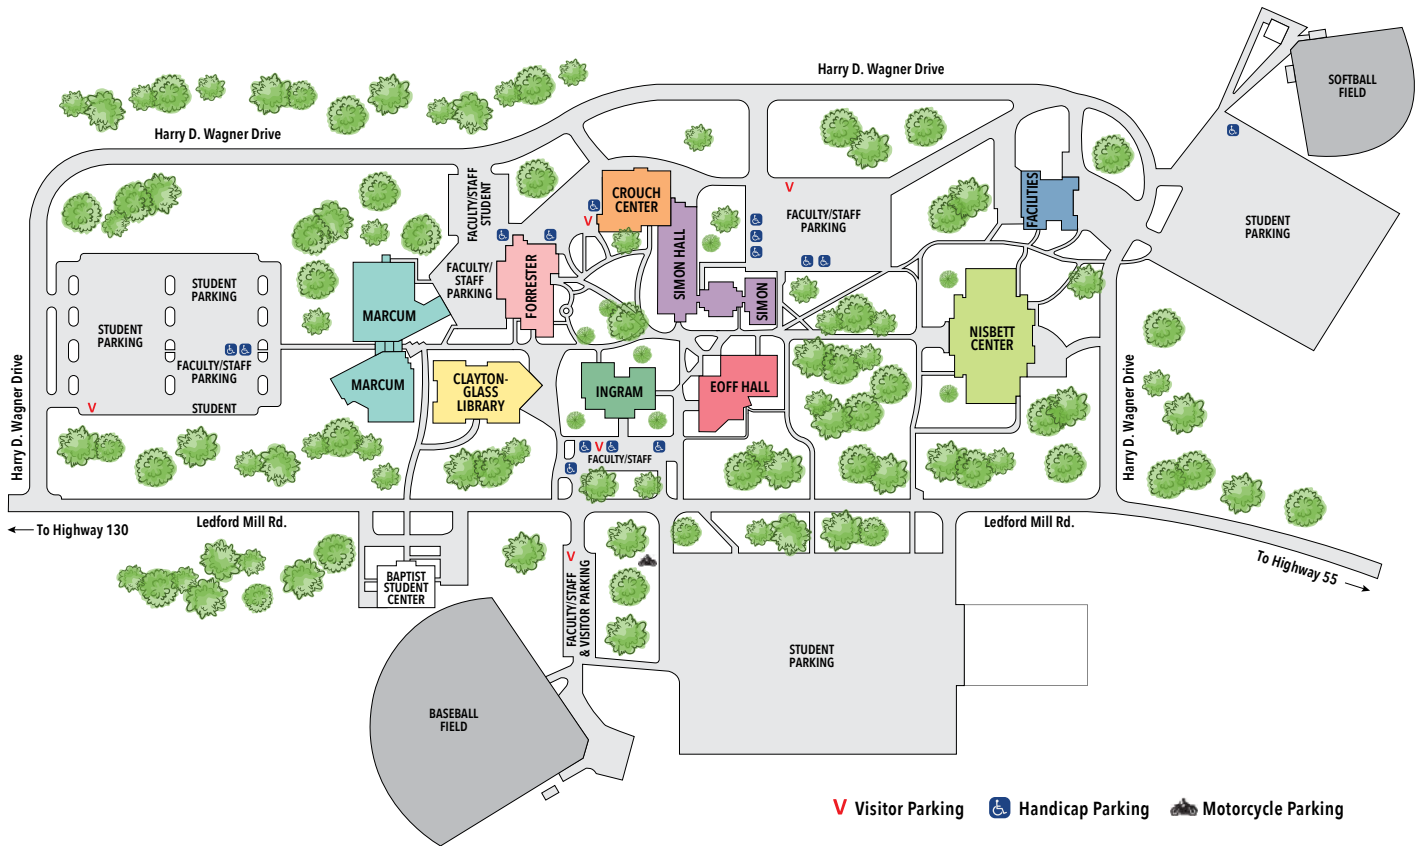

MOORE COUNTY / TULLAHOMA CAMPUS

KEY INFORMATION

Marcum Technology Center

Motlow College Foundation
IT Help Desk (2nd Floor)
Nursing (2nd Floor)

Clayton-Glass Library

Library Services
Computer Lab
Writing Center
Math Lab
Copying & Printing
XR Lab

Forrester Student Center

Bookstore
Cafeteria
Student Lounge & Game Room

Crouch Center

Admissions & Records
Disability & Testing Services
Completion Coaches
Veteran's Affairs
Financial Aid (2nd Floor)

Ingram Administration

Administrative Offices
Business Office
Human Resources

Simon Hall

Classrooms and Labs
Honors Center

Eoff Hall

Art Gallery
Powers Auditorium

Nisbett Center

Athletics
Gymnasium

Facilities

Shipping & Receiving

MOORE COUNTY/TULLAHOMA CAMPUS

Serving Moore County, Tullahoma, Shelbyville, Winchester, & Southern Middle Tennessee

Street Address: 6015 Ledford Mill Rd., Tullahoma, TN 37388

Mailing Address: PO Box 8500, Lynchburg, TN 37352